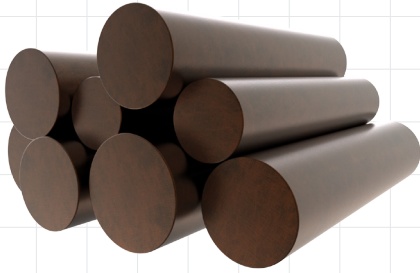

DECORATIVE MEDIA

**STEEL LOGS
COPPER**

**STEEL LOGS
BRASS**

GLASS CHARCOAL

Steel Logs

Application	Indoor & Outdoor	
Weight	6kg [13.2lbs] 1 Set	
Colours & SKU's	Brass	BLD.1.LOGS.BR
	Copper	BLD.1.LOGS.CP

EcoSmart Fire offers non-combustible logs as an optional, eye-catching accessory. Made from stainless steel with a patina finish, they are available in two different finishes: Brass or Copper.

Decorative logs must NOT be placed directly over an open flame. They are designed to sit near heat but not over flames.

Each set consists of 8 logs, in four different sizes:

Size 1: Ø 58mm x L 300mm x 2

Size 2: Ø 74mm x L 330mm x 2

Size 3: Ø 78mm x L 340mm x 2

Size 4: Ø 87mm x L 320mm x 2

Black Glass Charcoal

Application	Indoor & Outdoor	
Compatible Models	MIX Fire Bowls, Martini, POD Series, Flex Series, Burner Installations	
Weight	7.5kg [16.5lbs] Bag	
SKU's	ESF.1.A.CGM	

Our Black Glass Charcoal complement and complete our concrete models and all Flex fireplaces. They also add the finishing touch to complete custom burner installations to complete your design aesthetic.