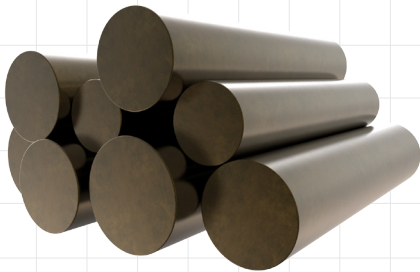

DECORATIVE MEDIA

**STEEL LOGS
COPPER**

**STEEL LOGS
BRASS**

GLASS CHARCOAL

Steel Logs

Application	Indoor & Outdoor	
Weight	6kg [13.2lbs] 1 Set	
Colours & SKU's	Brass	BLD.1.LOGS.BR
	Copper	BLD.1.LOGS.CP

EcoSmart Fire offers non-combustible logs as an optional, eye-catching accessory. Made from stainless steel with a patina finish, they are available in two different finishes: Brass or Copper.

Decorative logs must NOT be placed directly over an open flame. They are designed to sit near heat but not over flames.

Each set consists of 8 logs, in four different sizes:

Size 1: Ø 58mm x L 300mm x 2

Size 2: Ø 74mm x L 330mm x 2

Size 3: Ø 78mm x L 340mm x 2

Size 4: Ø 87mm x L 320mm x 2

Black Glass Charcoal

Application	Indoor & Outdoor	
Compatible Models	MIX Fire Bowls, Martini, POD Series, Flex Series, Burner Installations	
Weight	7.5kg [16.5lbs] Bag	
SKU's	ESF.1.A.CGM	

Our Black Glass Charcoal complement and complete our concrete models and all Flex fireplaces. They also add the finishing touch to complete custom burner installations to complete your design aesthetic.