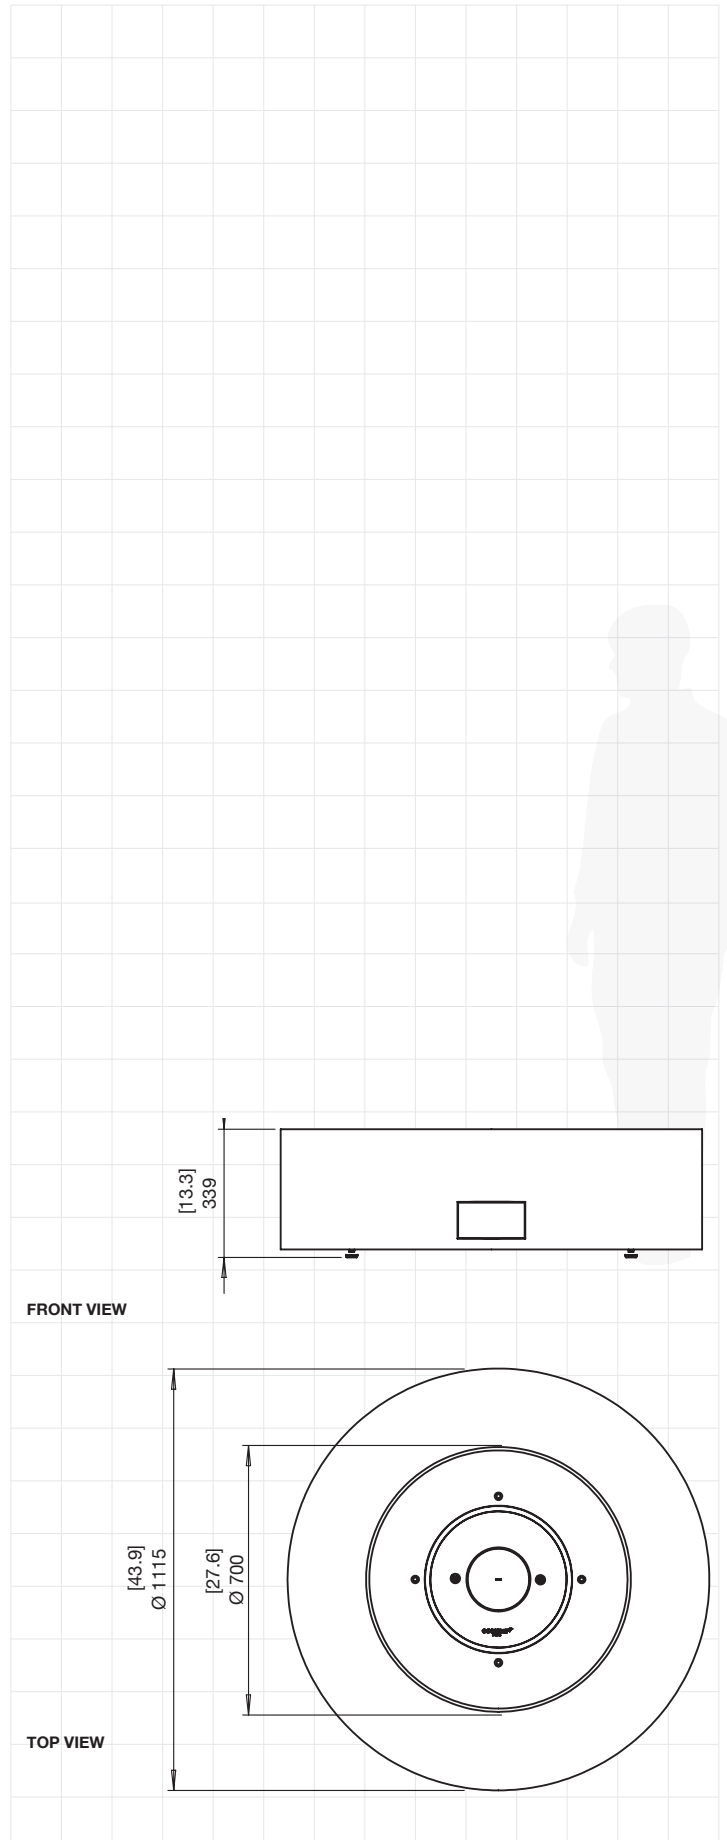

FOR MORE INFORMATION PLEASE REFERENCE THE CLEARANCE & INSTALLATION MANUAL