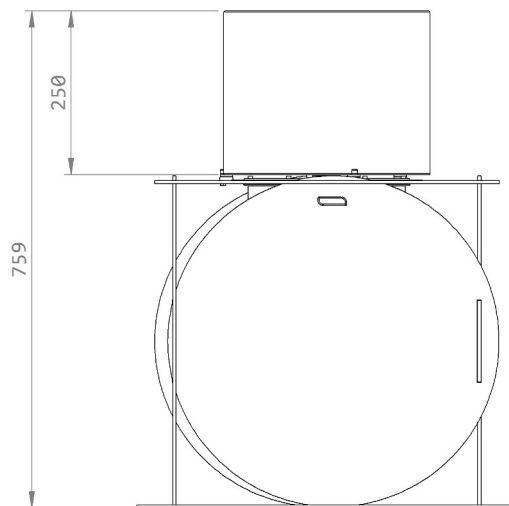

GlammFire

Lira

GlammFire

Recuperadores Pachinha Lda.
Zona Industrial da Lagoa, Lote G1
4950-850 CORTES - MONÇÃO
PORTUGAL

Tel(+351) 251 654 800
Fax(+351) 251 654 801
info@glammfire.com
www.glammfire.com

glamm®
fire

PT02953-A