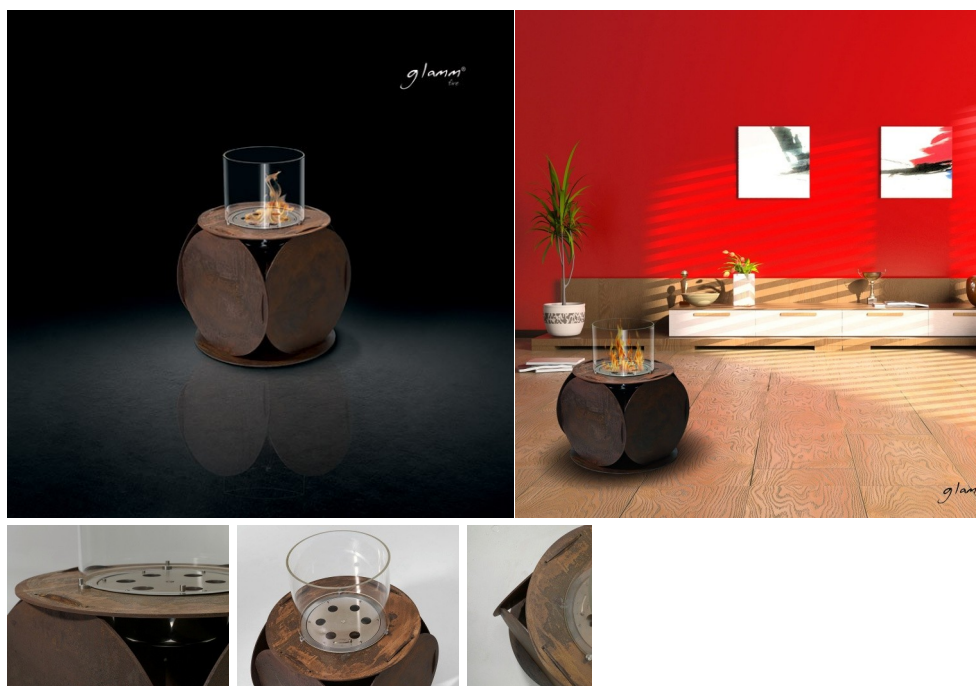

# Lira

**Fire Wonderland**

Materials//

Lira / rusted corten steel

Inspired by the secularity of ancient coins, Lira is a model with strong aesthetic component. Compact and extremely flexible, this model was designed to beautify the magic of your space.  
Revitalize your indoor garden.

**Dimensions//** 759 h x 580 Ø mm

**Weight//** 51,8 kg

**Accessories//** --

**Protection//** temperature resistant glass

**Packing Dimensions//** 690 h x 670 w x 730 d mm

470 h x 445 w x 445 d mm/ Glass and Burner