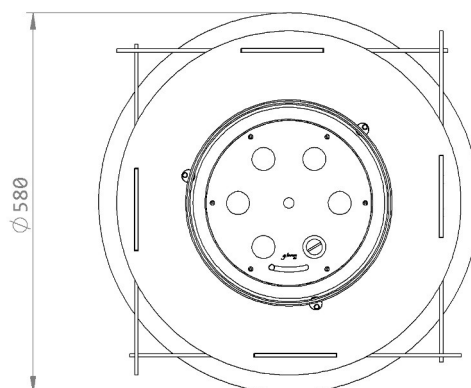

GlammFire

Lira

GlammFire

Recuperadores Pachinha Lda.
Zona Industrial da Lagoa, Lote G1
4950-850 CORTES - MONÇÃO
PORTUGAL

Tel(+351) 251 654 800
Fax(+351) 251 654 801
info@glammfire.com
www.glammfire.com

glamm®
fire

PT02953-A