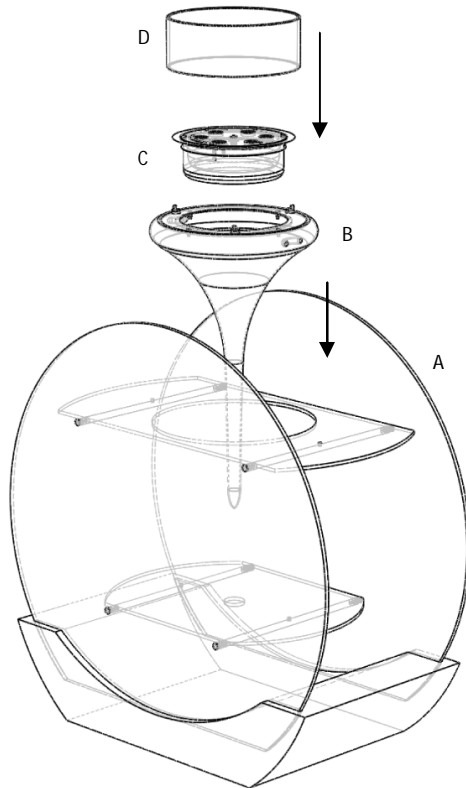

Fire Wonderland

glamm®
fire

O -flut

Dimensions - H 1066 mm x W 1100 mm x D 542 mm

Weight - 85 kg

Material Supplied

- «O-flut» model
- Burner
- High temperature glass.

1 - Place the model "A" at the desired location;

2 - Insert the piece "B" in the piece "A" in order to be well centred;

3 - Place the burner "C" inside the piece "B";

4 - Finally, place the protection glass "D".

After-Sales Service

In case of doubt or any anomaly, do not use the fireplace and please contact a specialized technician.