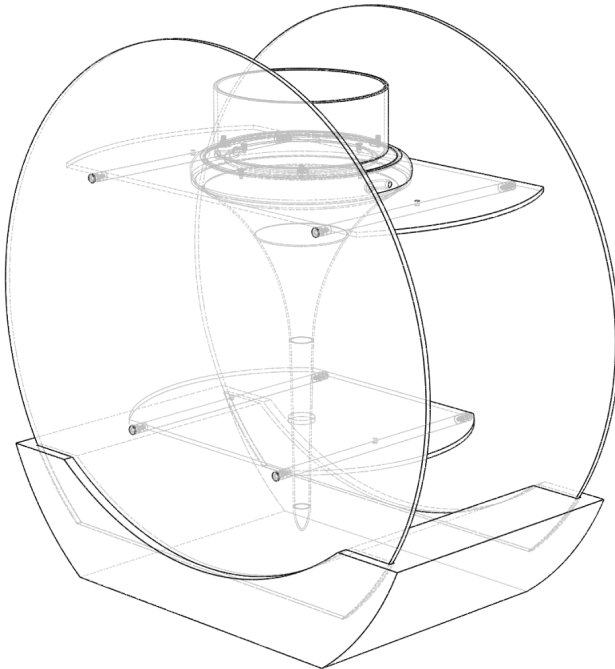

Fire Wonderland

glamm®
fire

O -flut

Dimensions - H 1066 mm x W 1100 mm x D 542 mm

Weight - 85 kg

Material Supplied

- «O-flut» model
- Burner
- High temperature glass.

1 - Place the model "A" at the desired location;

2 - Insert the piece "B" in the piece "A" in order to be well centred;

3 - Place the burner "C" inside the piece "B";

4 - Finally, place the protection glass "D".

After-Sales Service

In case of doubt or any anomaly, do not use the fireplace and please contact a specialized technician.