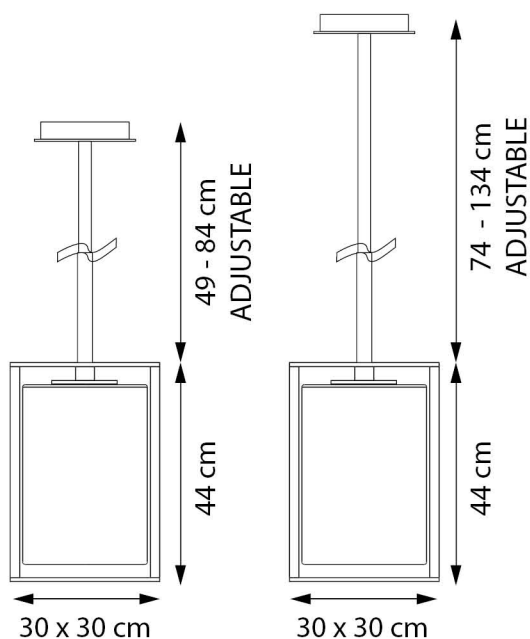

PRODUCT SHEET

DOME CEILING

REF: DOMECS... / DOMECL...

Royal Botania^{.com}
Belgian outdoor lighting

TECHNICAL INFO

	SHORT	LONG
REFERENCE BLACK FRAME	DOMECSBCL DOMECSBSM DOMECSBAM	DOMECLBCL DOMECLBSM DOMECLBAM
REFERENCE WHITE FRAME	DOMECSWCL DOMECSWSM DOMECSWAM	DOMECLWCL DOMECLWSM DOMECLWAM

DIMENSIONS

WIDTH	30 CM
DEPTH	30 CM
HEIGHT	44 CM + 49-84 CM - SHORT 44 CM + 74-134CM - LONG

MATERIALS

POWDERCOATED ALUMINIUM
WHITE OR BLACK

HANDMADE GLASS CLEAR /
AMBER OR SMOKE

LIGHT SOURCE

LAMP	DECORATIVE LED FILAMENT INCLUDED
POWER IN	220V / E27
LIGHT OUTPUT	300lm
COLOR TEMPERATURE	2200K
IP RATING	IP 43