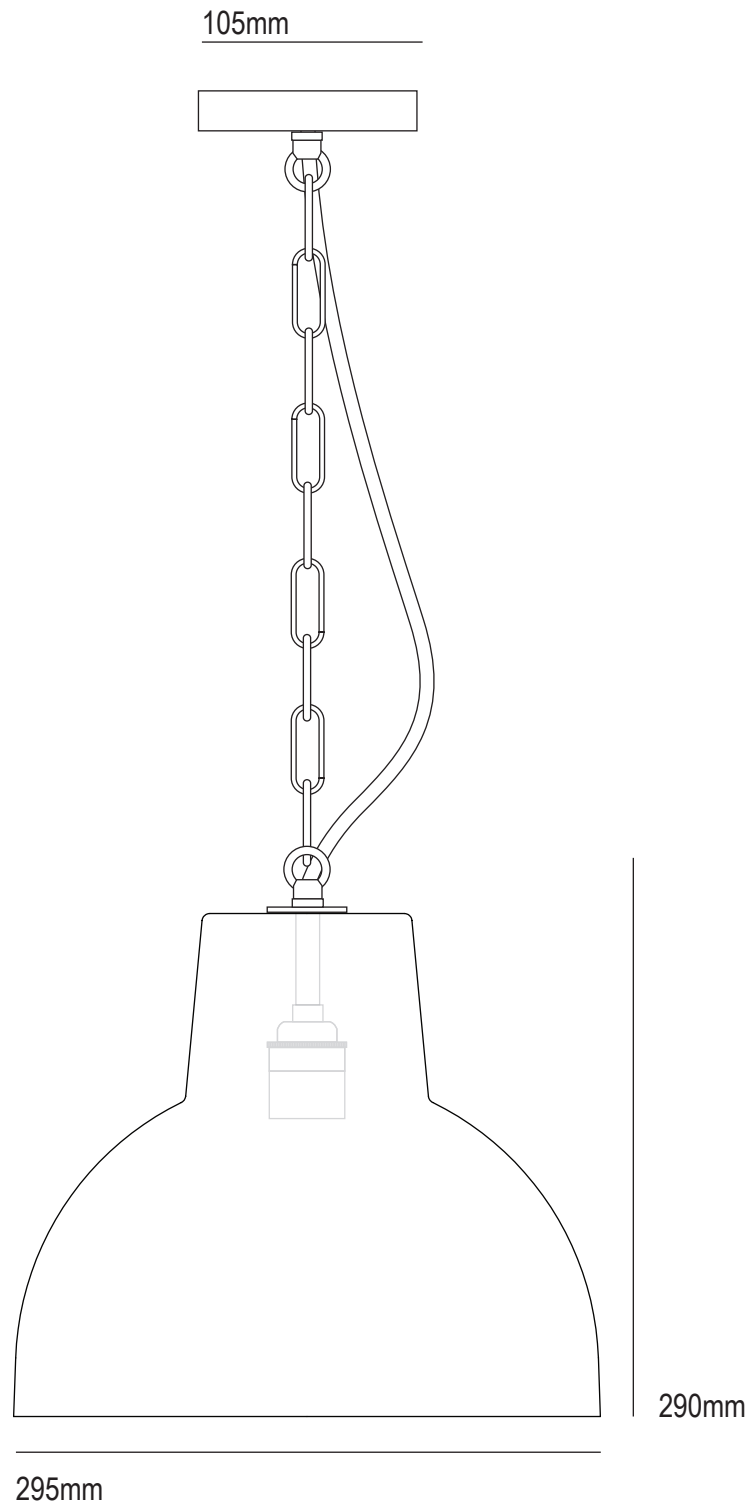

Glass York Pendant, Size 2

8164

Product Code	Bulb Cap	Max Wattage	Bulb Type	Height/Length	Width/Diameter	Projection
8164	E27	60	GLS	290mm	295mm	n/a
Available Finish		Hardware: Brass / Weathered Brass Shade: Opal / Anthracite / Clear Glass				

Bulb Not Supplied.

Supplied with ceiling rose and 1.8m of cable and 1.5m of chain.

This product is available for specific markets. Low energy CFL compatible.

Stated dimensions are for reference purposes only. Due to manufacturing tolerances, the actual dimensions of each product may differ to those stated.