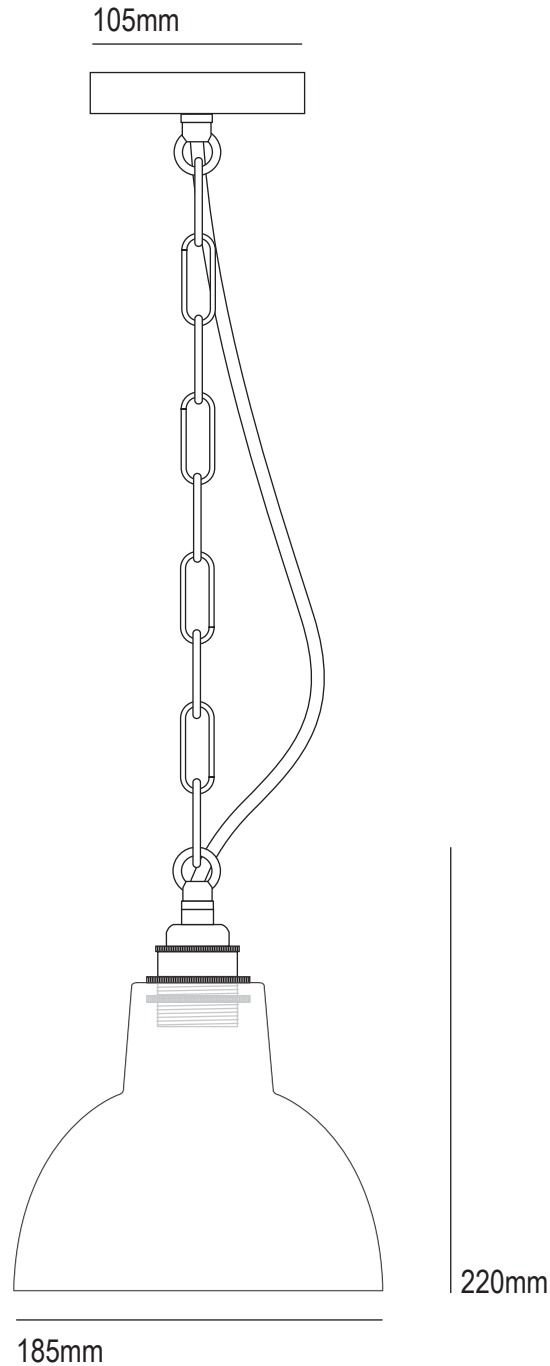

Glass York Pendant, Size 1 8165

Product Code	Bulb Cap	Max Wattage	Bulb Type	Height/Length	Width/Diameter	Projection
8165	E27	60	GLS	220mm	185mm	n/a
Available Finish		Hardware: Brass / Weathered Brass Shade: Opal / Anthracite / Clear Glass				

Bulb Not Supplied.

Supplied with ceiling rose and 1.8m of cable and 1.5m of chain.

This product is available for specific markets. Low energy CFL compatible.

Stated dimensions are for reference purposes only. Due to manufacturing tolerances, the actual dimensions of each product may differ to those stated.