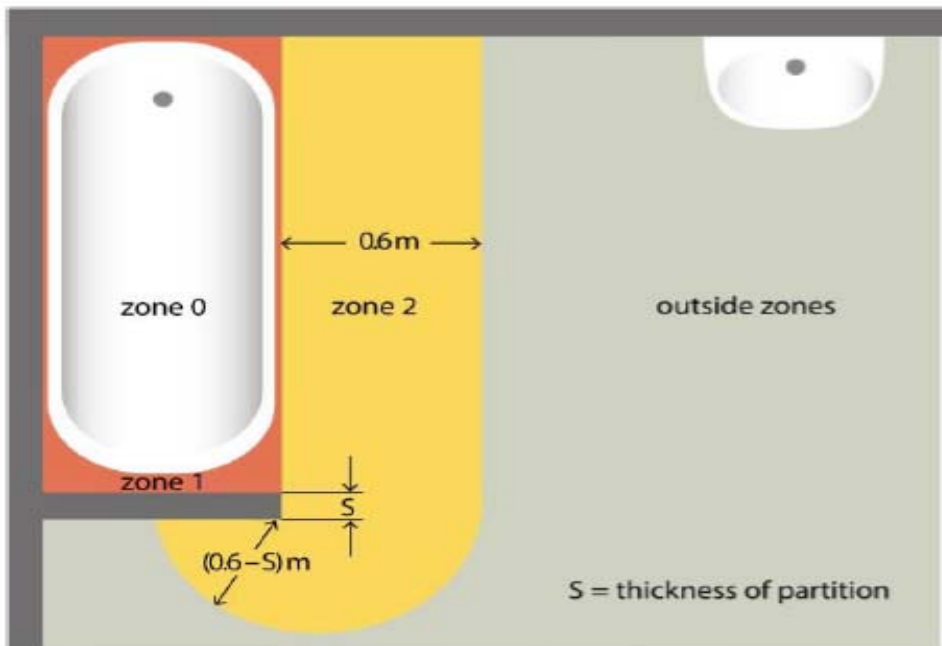

Bathroom Lighting Zones

The space under the bath is Zone 1 if accessible without the use of a tool.

Zone 0: The interior of the bath or shower which can hold water.

Zone 1: The area directly above zone 0 limited vertically to 2.25m above the bottom of the bath or shower.

Zone 2: The area beyond zones 0 and 1, 0.6m horizontally and up to 2.25m vertically. Zone 2 also included any window with a sill next to the bath.

Zone 0

Zone 1

Zone 2