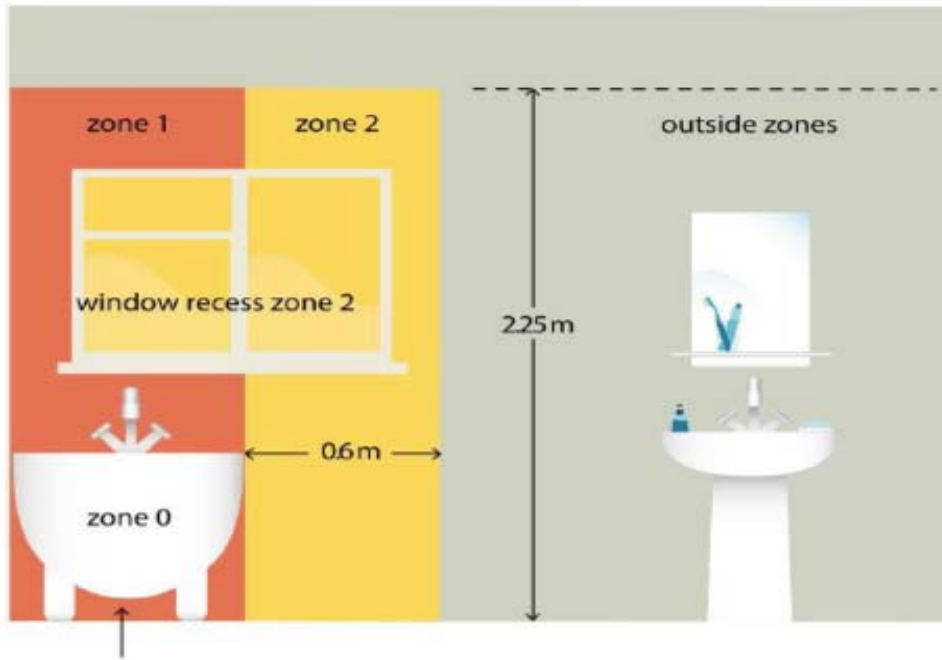

Bathroom Lighting Zones

The space under the bath is Zone 1 if accessible without the use of a tool.

Zone 0: The interior of the bath or shower which can hold water.

Zone 1: The area directly above zone 0 limited vertically to 2.25m above the bottom of the bath or shower.

Zone 2: The area beyond zones 0 and 1, 0.6m horizontally and up to 2.25m vertically. Zone 2 also included any window with a sill next to the bath.

Zone 0

Zone 1

Zone 2