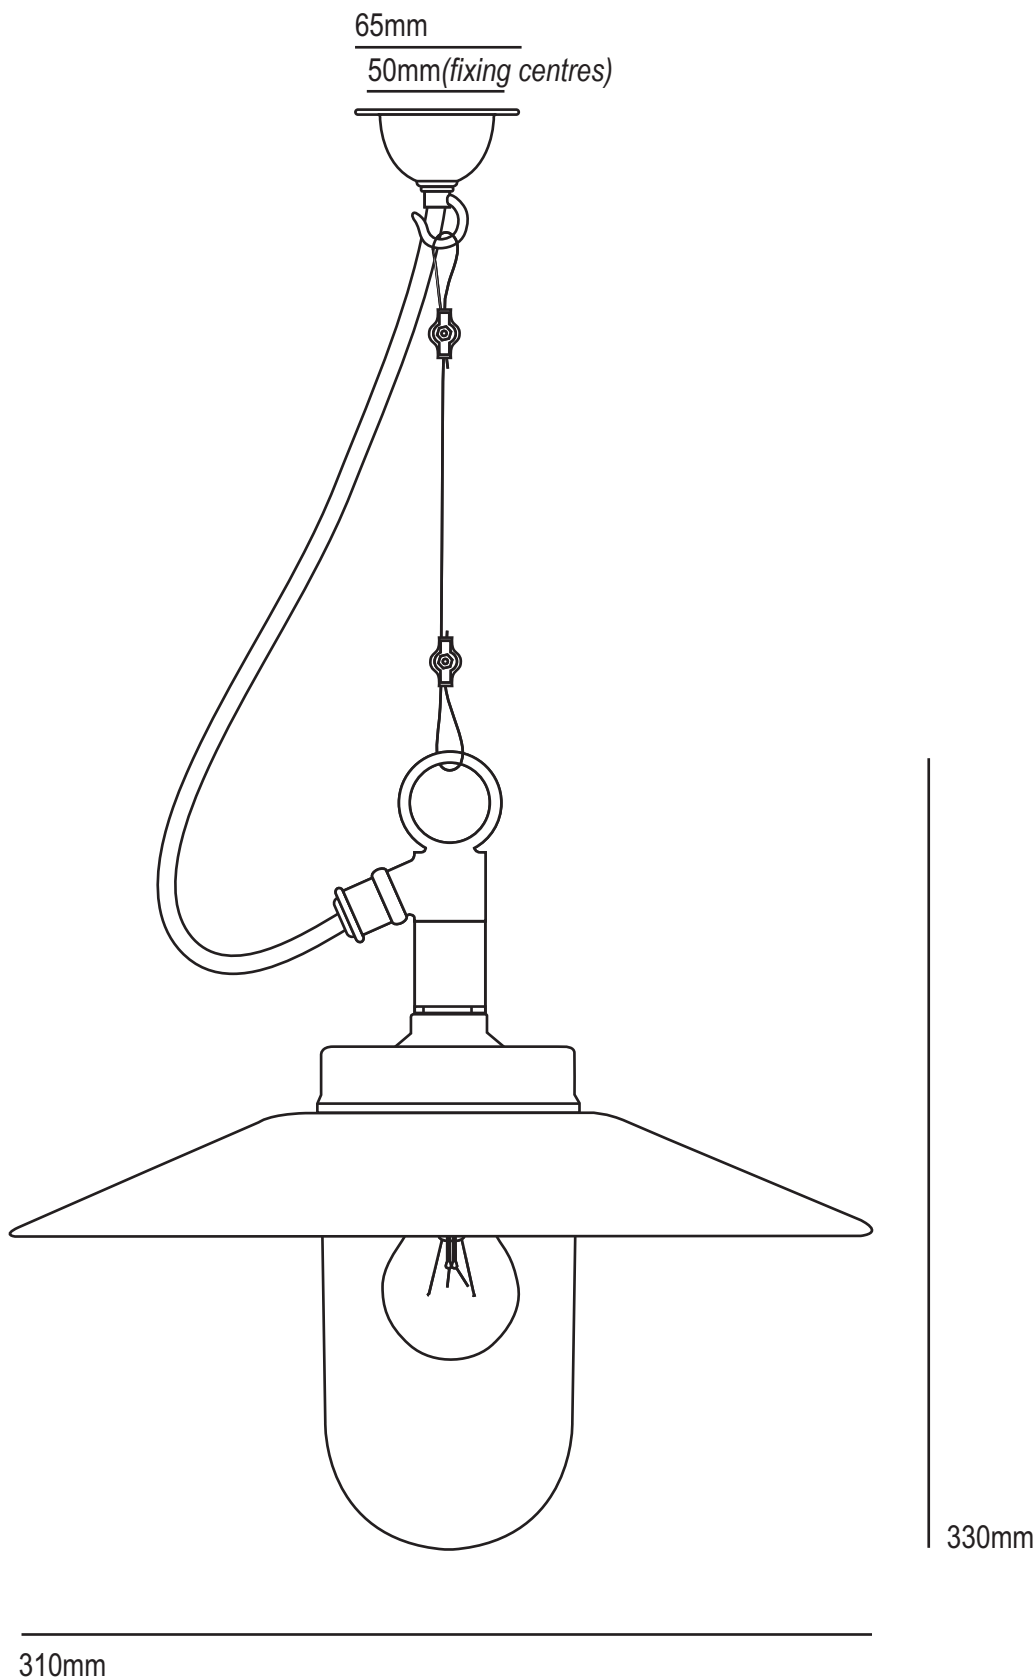

# Well Glass Pendant with Visor 7680/PE/IP44

Product Code	Bulb Cap	Max Wattage	Bulb Type	Height/Length	Width/Diameter	Projection
7680/PE/IP44	E27	60	GLS	330mm	310mm	n/a
<b>Available Finish</b>	Bronze, with Copper Reflector/Weathered Bronze, with Weathered Copper Reflector/Galvanised					

IP44  
Bulb Not Supplied  
Supplied 1.5m steel wire assembly, 1.8m of cable and ceiling hook.  
This product is available for specific markets. Low energy CFL compatible.