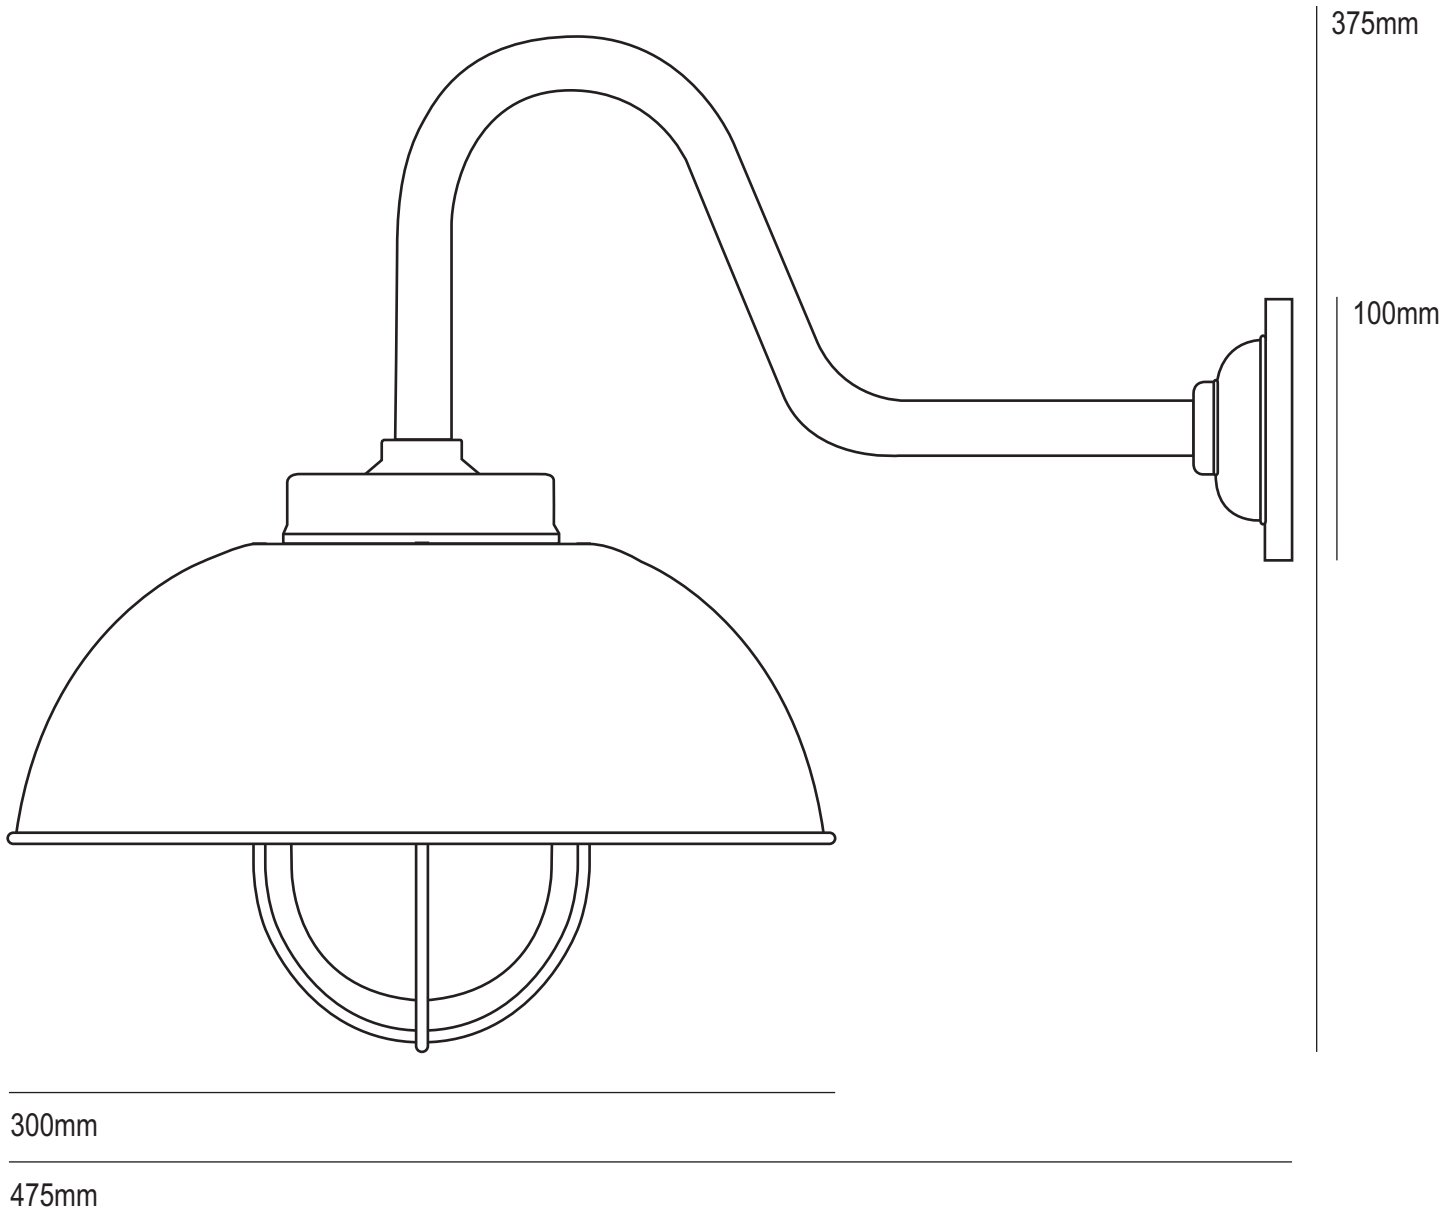

# Shipyard Wall Light

## 7222/BRKT

| Product Code            | Bulb Cap | Max Wattage       | Bulb Type | Height/Length | Width/Diameter                             | Projection |
|-------------------------|----------|-------------------|-----------|---------------|--|------------|
| 7222/BRKT               | E27      | 75                | GLS       | 375mm         | Backplate:<br>100mm<br>Reflector:<br>300mm | 475mm      |
| <b>Available Finish</b> |          | Copper/Galvanised |           |               |  |            |