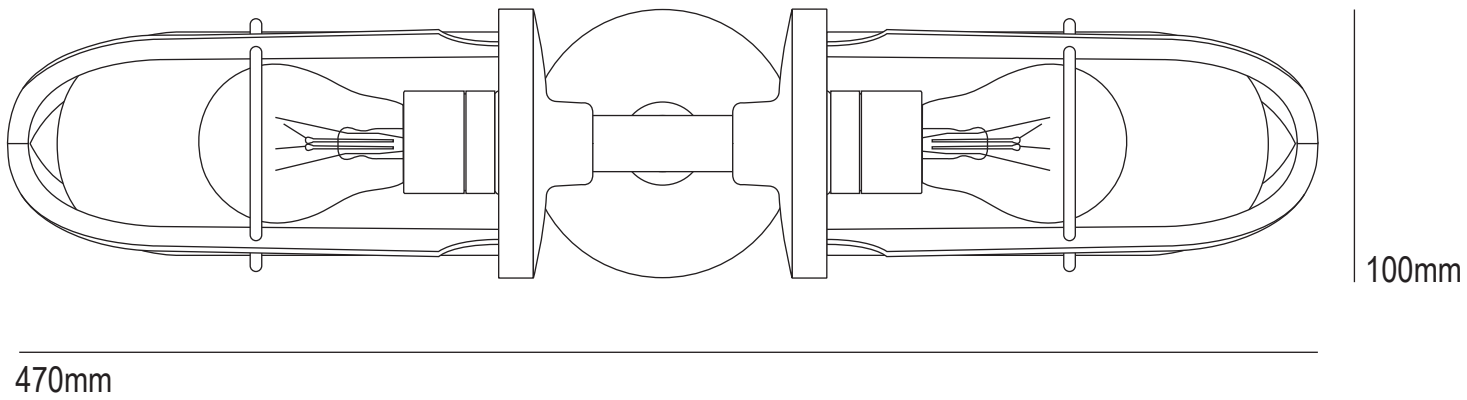

Weatherproof Ship's Double Well Glass Light 7208

Product Code	Bulb Cap	Max Wattage	Bulb Type	Height/Length	Width/Diameter	Projection
7208	2 x E27	60	GLS	100mm	470mm	120mm
Available Finish		Weathered brass/Polished brass/Chrome plated, Clear or Frosted glass				

Front View