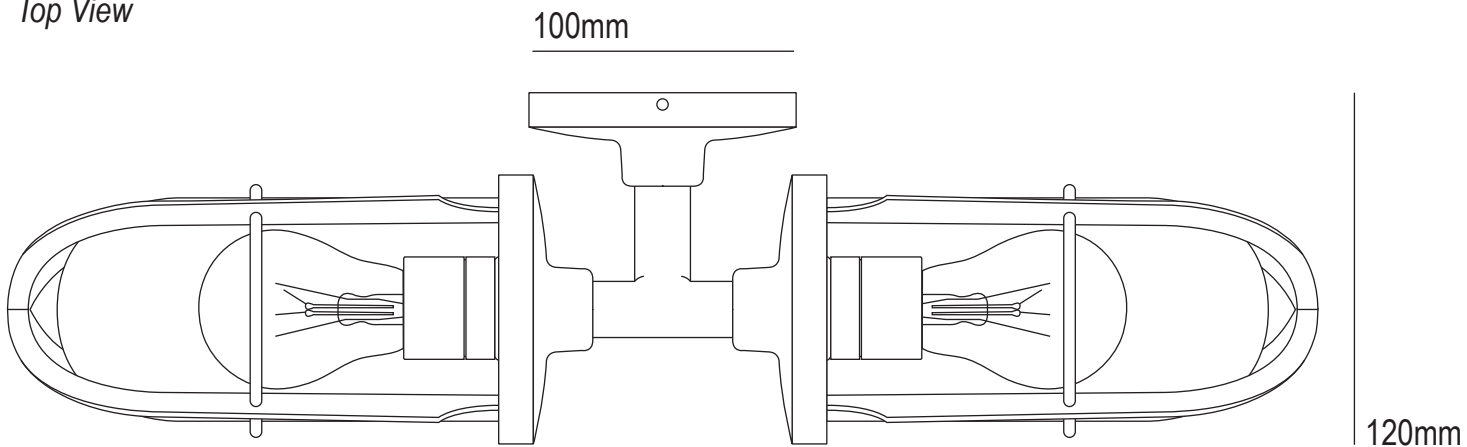

Top View

IP54

Bulbs Not Supplied.

This product is available for specific markets. Low energy CFL compatible.