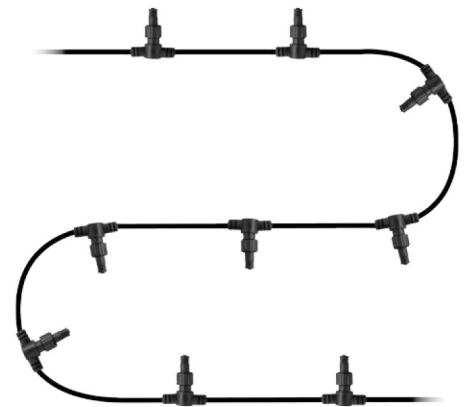

GZ/Driver 11W

11W (min. load 3W, max. load 11W)
140mm long x 25mm wide
IP66

GZ/Driver 28W

28W (min. load 9W, max. load 28W)
200mm long x 30mm wide
IP66

Drivers are supplied with 30cm of cable.
Each fitting is supplied with 1.5m of cable.

IMPORTANT:

All fittings should be plugged in prior to switching power on.

GZ/Cable set-6M

cable set for plug & go fittings 6 metres long with 5 plugs spaced 1 metre apart for up to 5 fittings

GZ/Cable set-10M

cable set for plug & go fittings 10 metres long with 9 plugs spaced 1 metre apart for up to 9 fittings

GZ/Cable set-16M

cable set for plug & go fittings 16 metres long with 15 plugs spaced 1 metre apart for up to 15 fittings